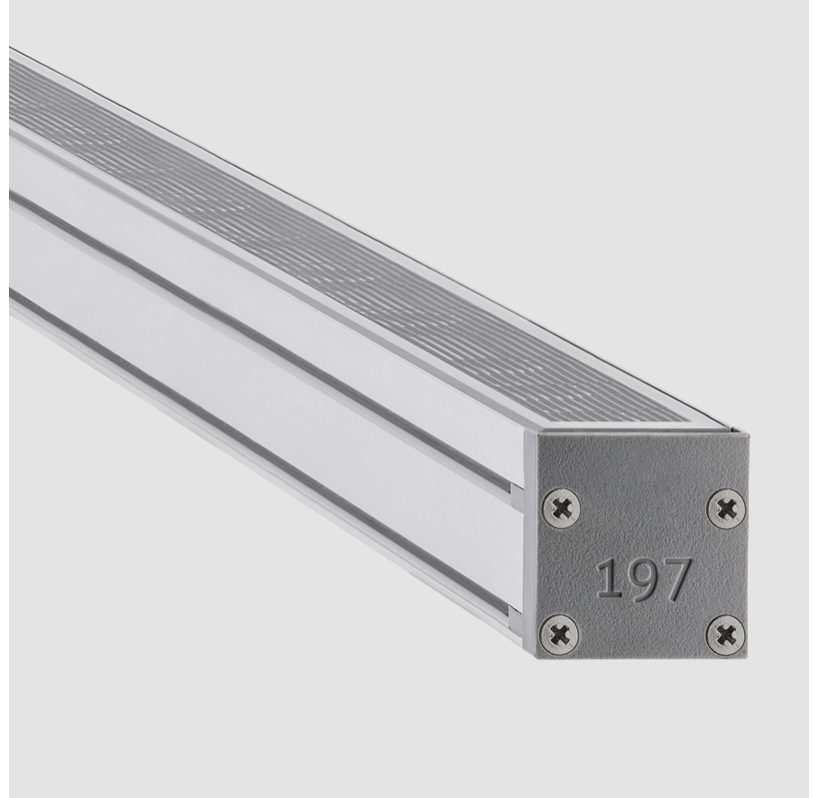

E12I0051-

base number   Color   Lens
Temperature   Options

1. To build a product code in our configurator select the specify button on the base model # product page
2. To build a manual product code on this datasheet choose from the options listed below in blue font and add the suffix to the base model #

GENERAL

Series: Slash 30
Brand: Unonovesette
Division: Exterior
Mounting Type: Recessed
Mounting Location: In-Ground
Subcategory: Wallwash

PHYSICAL

Shape: Rectangle
Length (mm): 568
Length (in): 22 ³/₈"
Width (mm): 30
Width (in): 1 ³/₁₆"
Height (mm): 53.5
Height (in): 2 ¹/₈"
Light Distribution: Adjustable / Direct
Weight (kg): 0.46
Weight (lbs): 1.014
Diffuser: Extra clear tempered 6mm
Fixture Finish: ANA
Fixture Material: Extruded Aluminum
Cable Details: IP68 30cm Cable with Easy Lock system

ELECTRICAL

Lamp Type: LED
Input Wattage (W): 32
Total Output Wattage (W): 25
Dimming: Non-Dimmable
Driver Included: No
Driver Location: Remote
Driver Type: Constant Voltage - Universal
Driver Class: Class 2
Input Voltage (V): 120 - 277
Output Voltage (V): 24
Upon Request: Phase Dimming (120Vac only) / 0-10V Dimming

LED

Color Temperature (*K): 2200 / 2700 / 3000 / 4000
Max. Delivered Lumen (lm): 2280 (3000K)
CRI: >90 CRI
Lamp Life (hrs): 100000

OPTICAL

Optic*: 12 / 21 / 31 / 46 / 13x36
Adjustability: Tilt ±20°

RATINGS AND CERTIFICATIONS

Certified By: Certified for North American Standards
IP rating: IP67
IK Rating: IK06