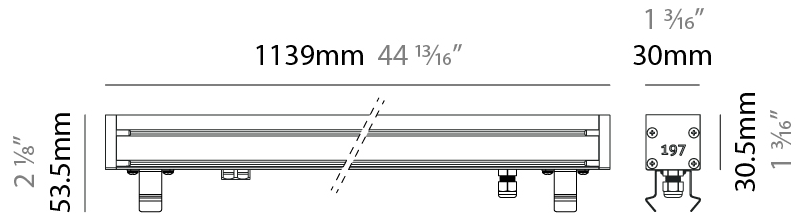

SLASH 30 RECESSED

E12I0054-

base number   Color   Lens
Temperature   Options

1. To build a product code in our configurator select the specify button on the base model # product page
2. To build a manual product code on this datasheet choose from the options listed below in blue font and add the suffix to the base model #

GENERAL

Series: Slash 30
Brand: Unonovesette
Division: Exterior
Mounting Type: Recessed
Mounting Location: In-Ground
Subcategory: Wallwash

PHYSICAL

Shape: Rectangle
Length (mm): 1139
Length (in): 44 ¹³/₁₆
Width (mm): 30
Width (in): 1 ³/₁₆
Height (mm): 53.5
Height (in): 2 ¹/₈
Light Distribution: Adjustable / Direct
Diffuser: Extra clear tempered 6mm
Fixture Finish: ANA
Fixture Material: Extruded Aluminum
Cable Details: IP68 30cm Cable with Easy Lock system

ELECTRICAL

Lamp Type: LED
Input Wattage (W): 30.5
Total Output Wattage (W): 23.88
Dimming: Non-Dimmable
Driver Included: No
Driver Location: Remote
Driver Type: Constant Voltage - Universal
Driver Class: Class 2
Input Voltage (V): 120 - 277
Output Voltage (V): 24
Upon Request: Phase Dimming (120Vac only) / 0-10V Dimming

LED

Color Temperature (°K): 2200 / 2700 / 3000 / 4000
Max. Delivered Lumen (lm): 2520 (3000K)
CRI: >90 CRI
Lamp Life (hrs): 100000

OPTICAL

Optic°: 12 / 21 / 31 / 46 / 13x36
Adjustability: Tilt ±20°

RATINGS AND CERTIFICATIONS

Certified By: Certified for North American Standards
IP rating: IP67
IK Rating: IK06